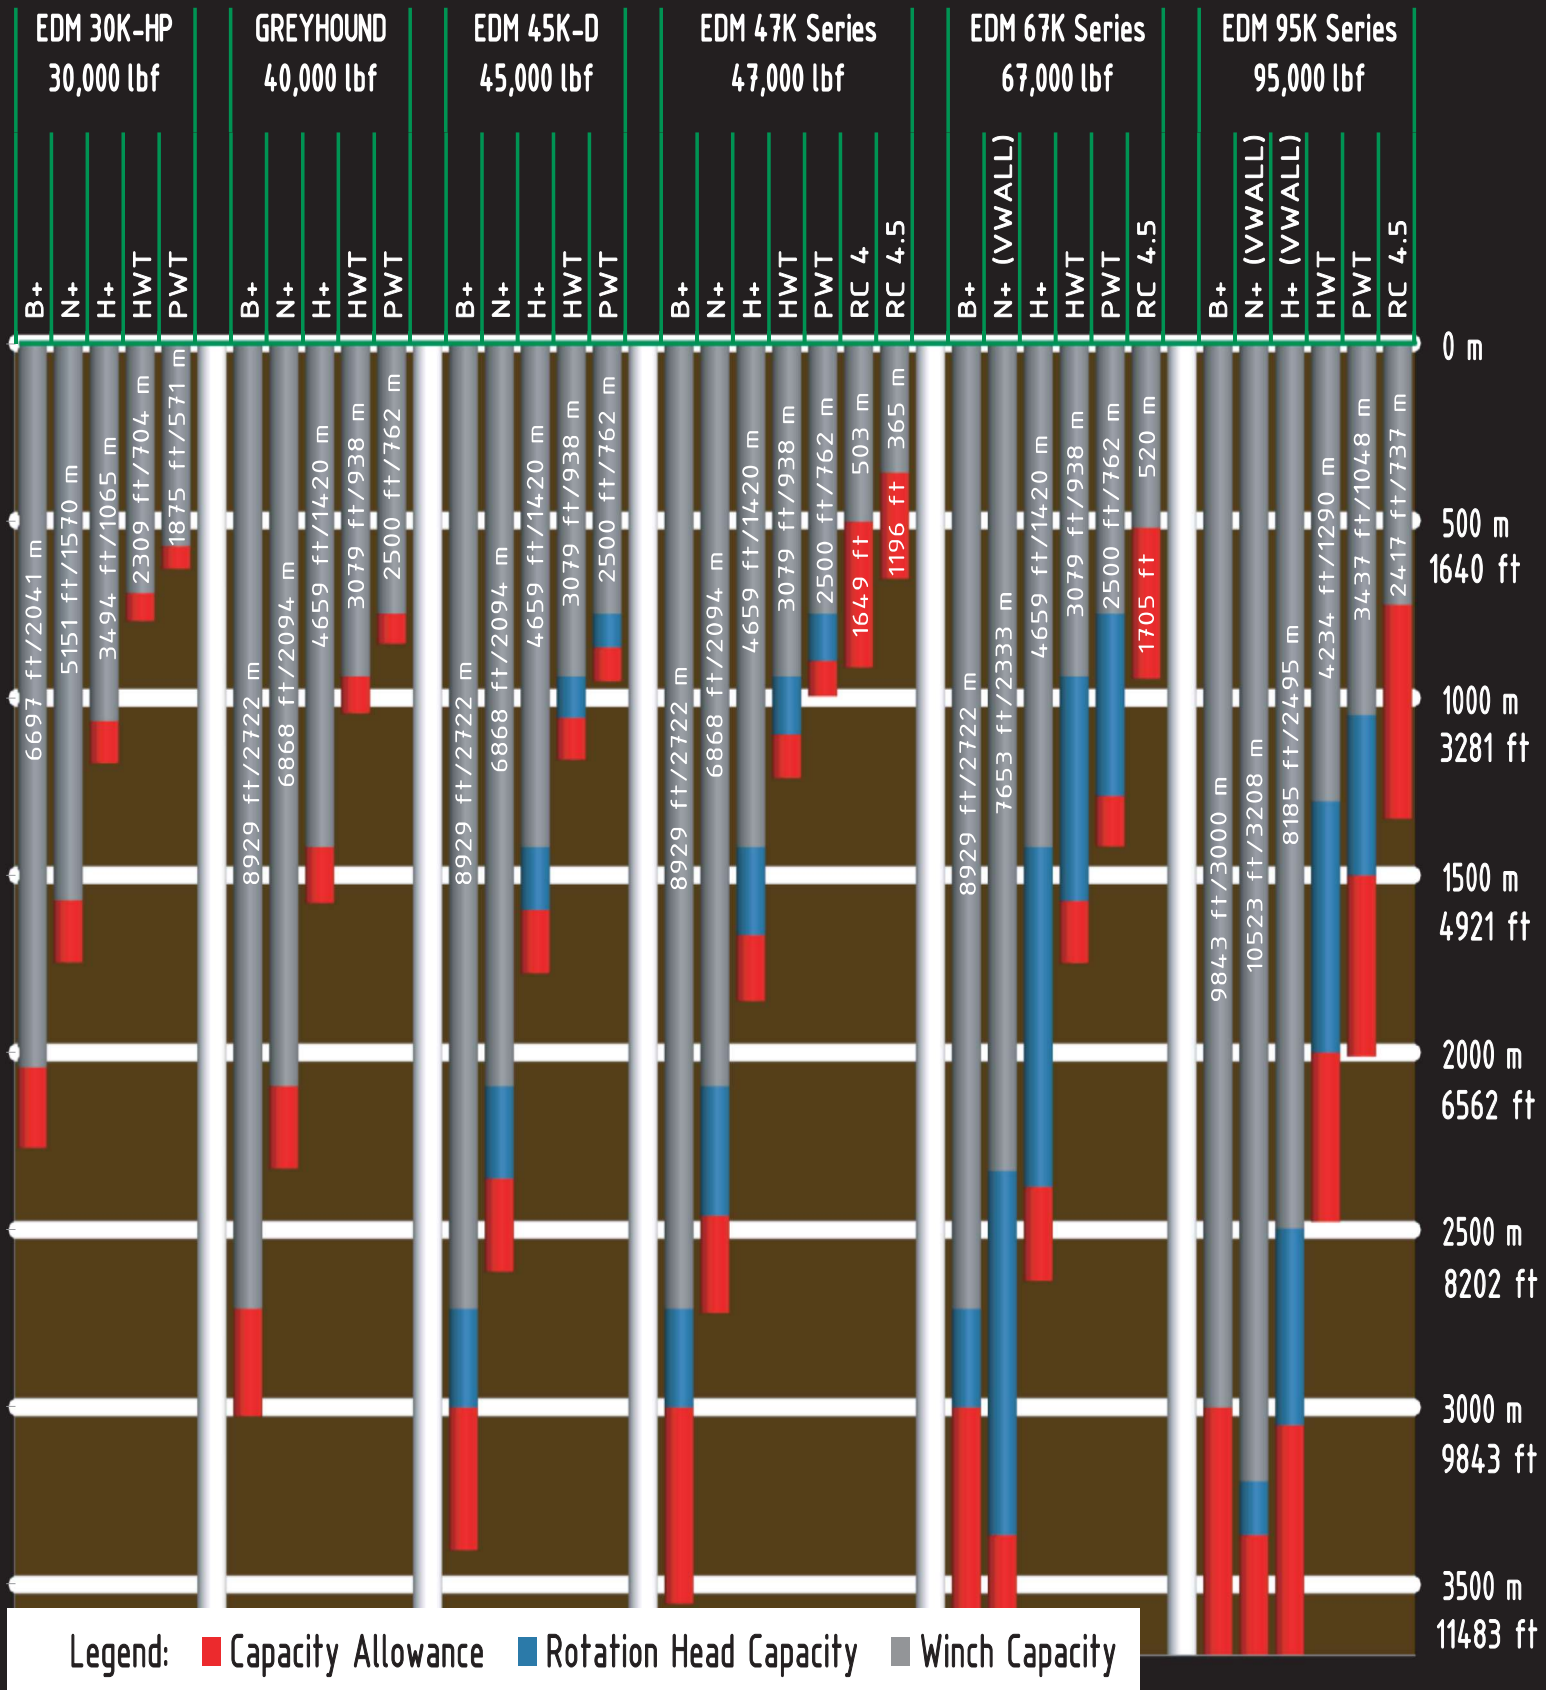

EDM DEPTH CHART

Diamond and Multipurpose Exploration Drill Rig Range

Note:
Theoretical rated diamond core depth on a vertical, clean and dry hole with a 10% capacity allowance
Theoretical rated RC depth on a vertical and clean hole with a 45% capacity allowance