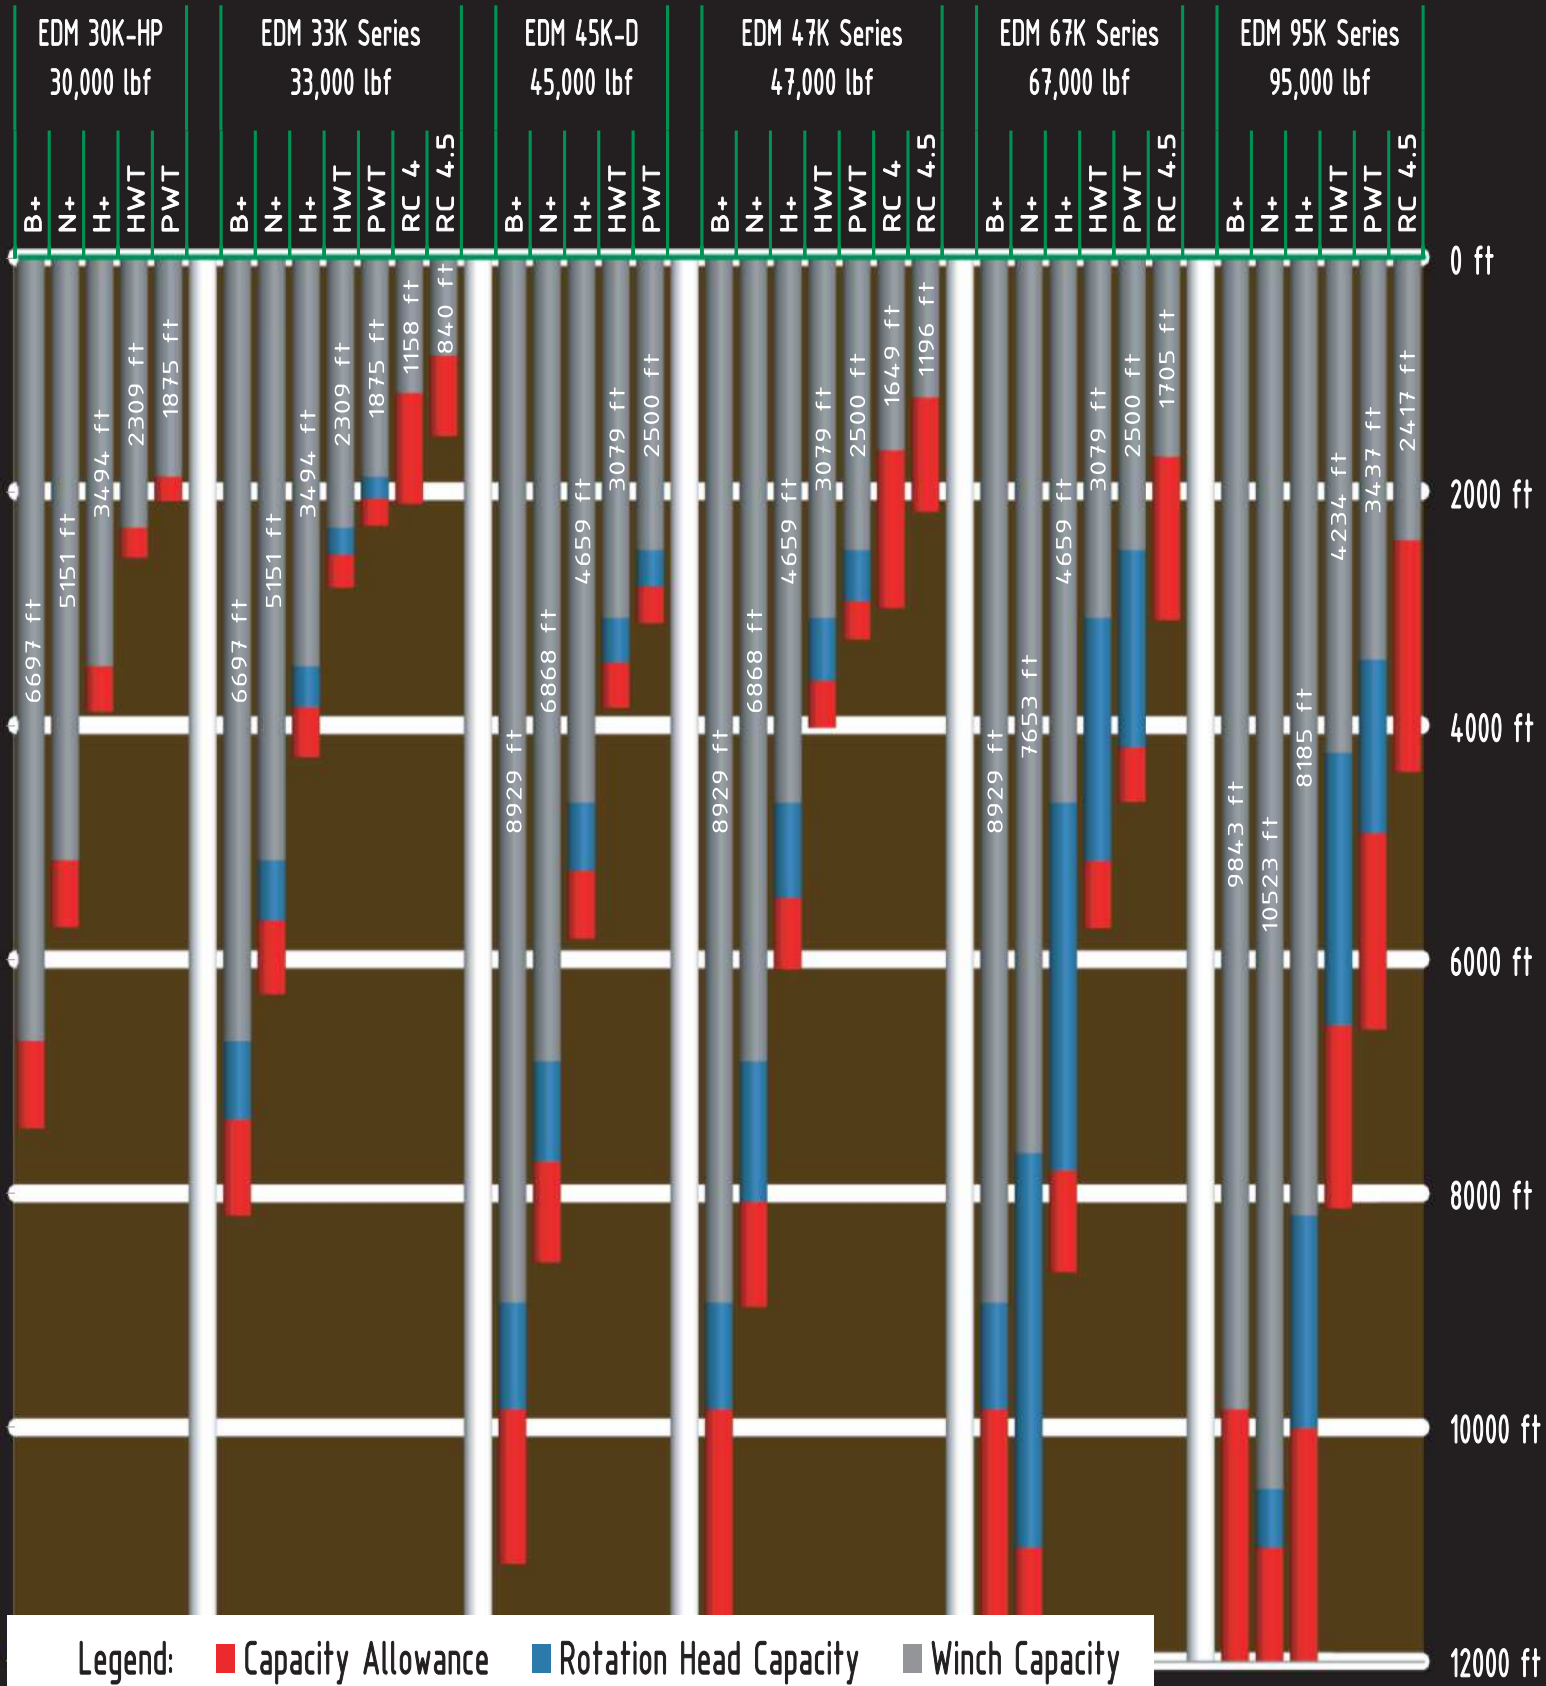

EDM DEPTH CHART -Metric

Diamond and Multipurpose Exploration Drill Rig Range

Legend: ■ Capacity Allowance ■ Rotation Head Capacity ■ Winch Capacity

Note:
Theoretical rated diamond core depth on a vertical, clean and dry hole with a 10% capacity allowance
Theoretical rated RC depth on a vertical and clean hole with a 45% capacity allowance

EDM DEPTH CHART -Imperial

Diamond and Multipurpose Exploration Drill Rig Range

Legend: ■ Capacity Allowance ■ Rotation Head Capacity ■ Winch Capacity

Note:
Theoretical rated diamond core depth on a vertical, clean and dry hole with a 10% capacity allowance
Theoretical rated RC depth on a vertical and clean hole with a 45% capacity allowance