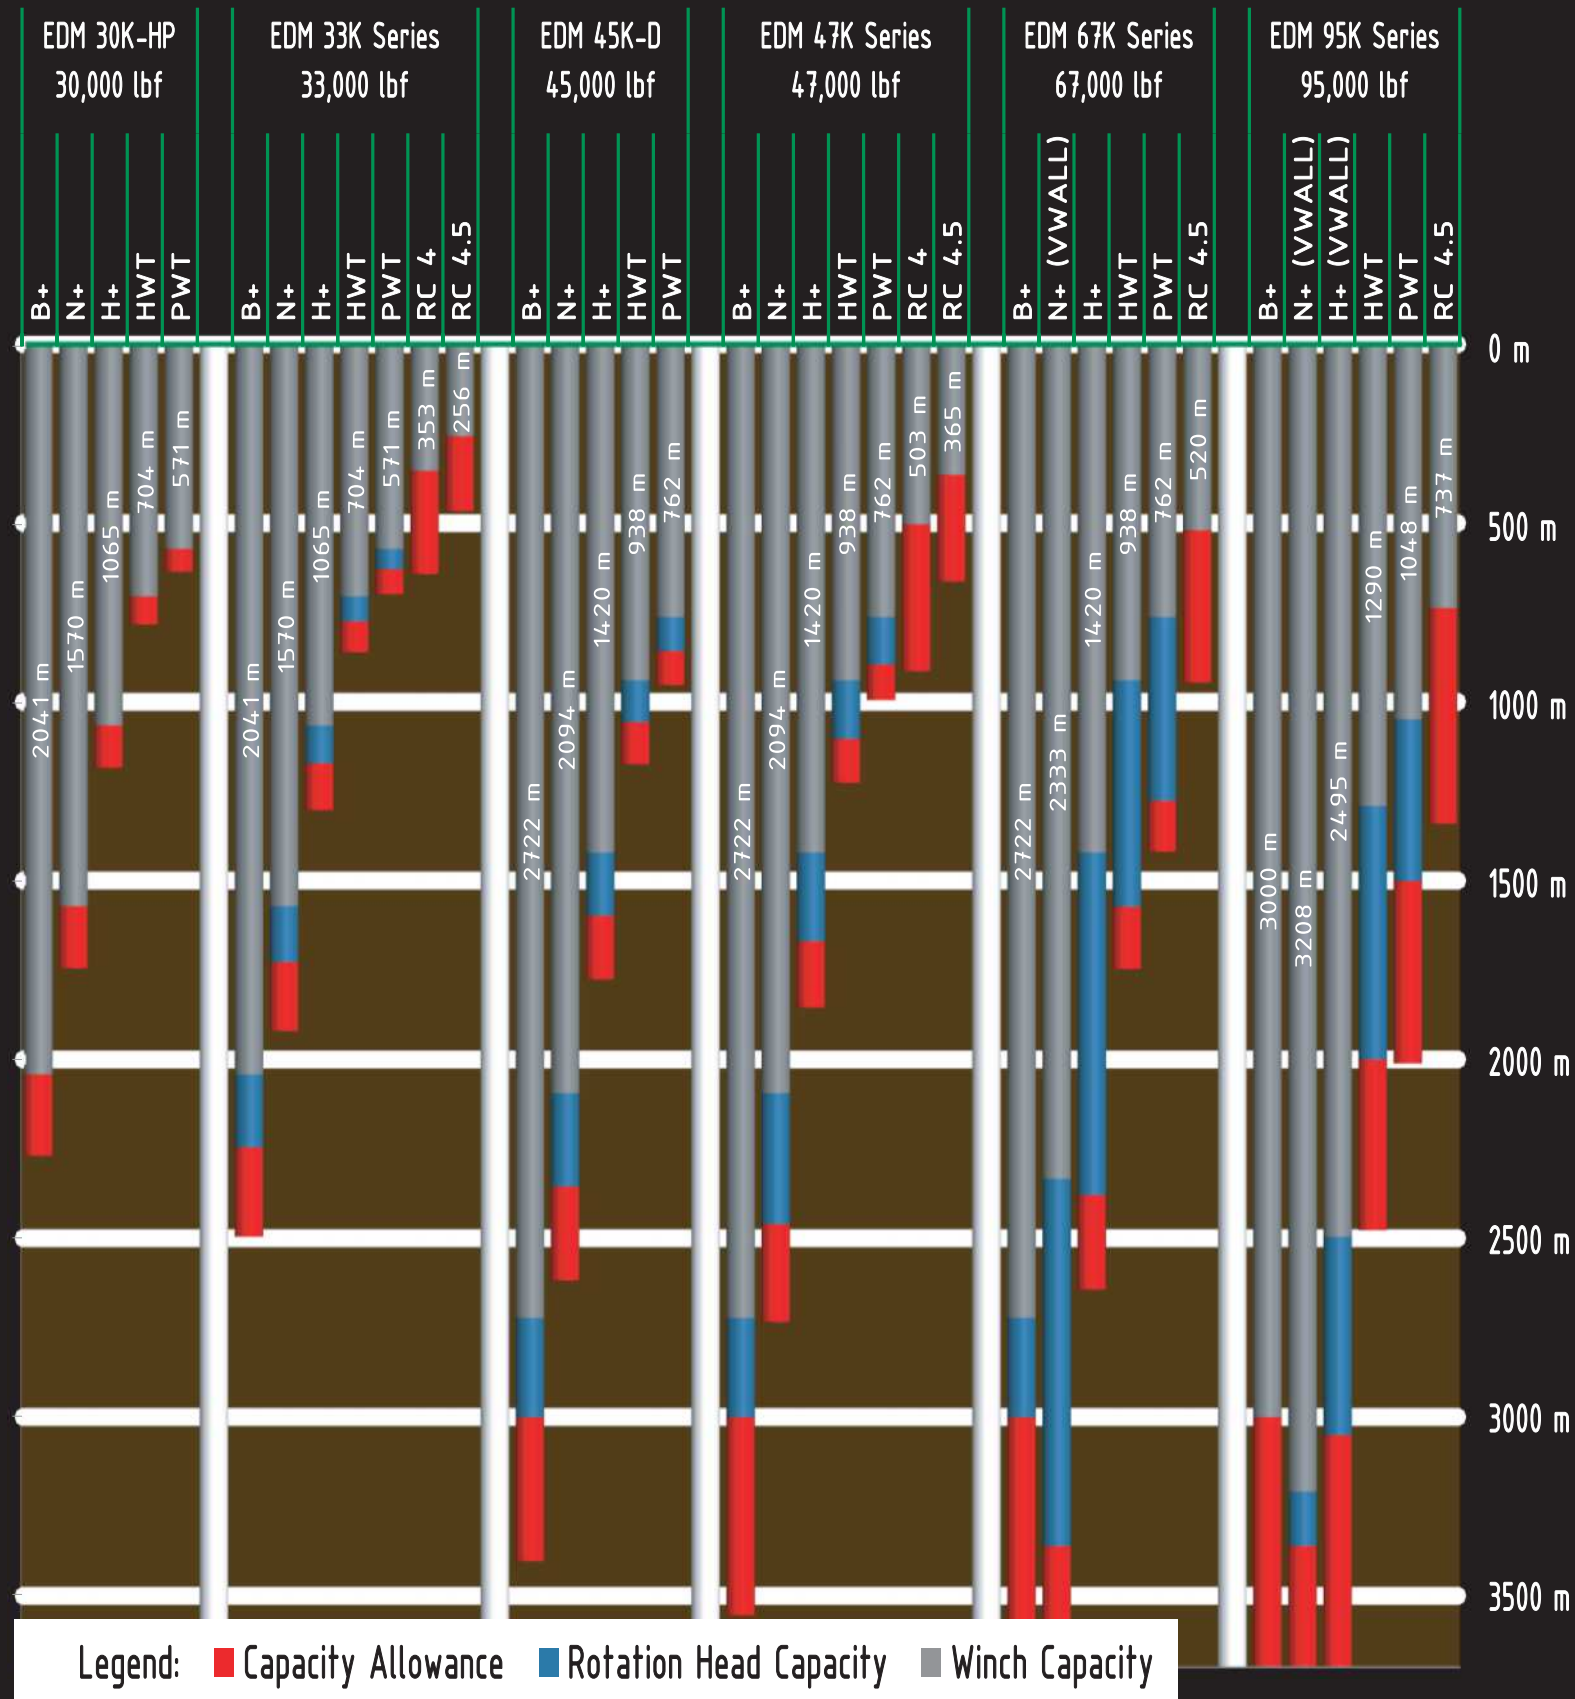

EDM DEPTH CHART -Metric

Diamond and Multipurpose Exploration Drill Rig Range

Legend: ■ Capacity Allowance ■ Rotation Head Capacity ■ Winch Capacity

Note:
Theoretical rated diamond core depth on a vertical, clean and dry hole with a 10% capacity allowance
Theoretical rated RC depth on a vertical and clean hole with a 45% capacity allowance

EDM DEPTH CHART -Imperial

Diamond and Multipurpose Exploration Drill Rig Range

Legend: ■ Capacity Allowance ■ Rotation Head Capacity ■ Winch Capacity

Note:
Theoretical rated diamond core depth on a vertical, clean and dry hole with a 10% capacity allowance
Theoretical rated RC depth on a vertical and clean hole with a 45% capacity allowance